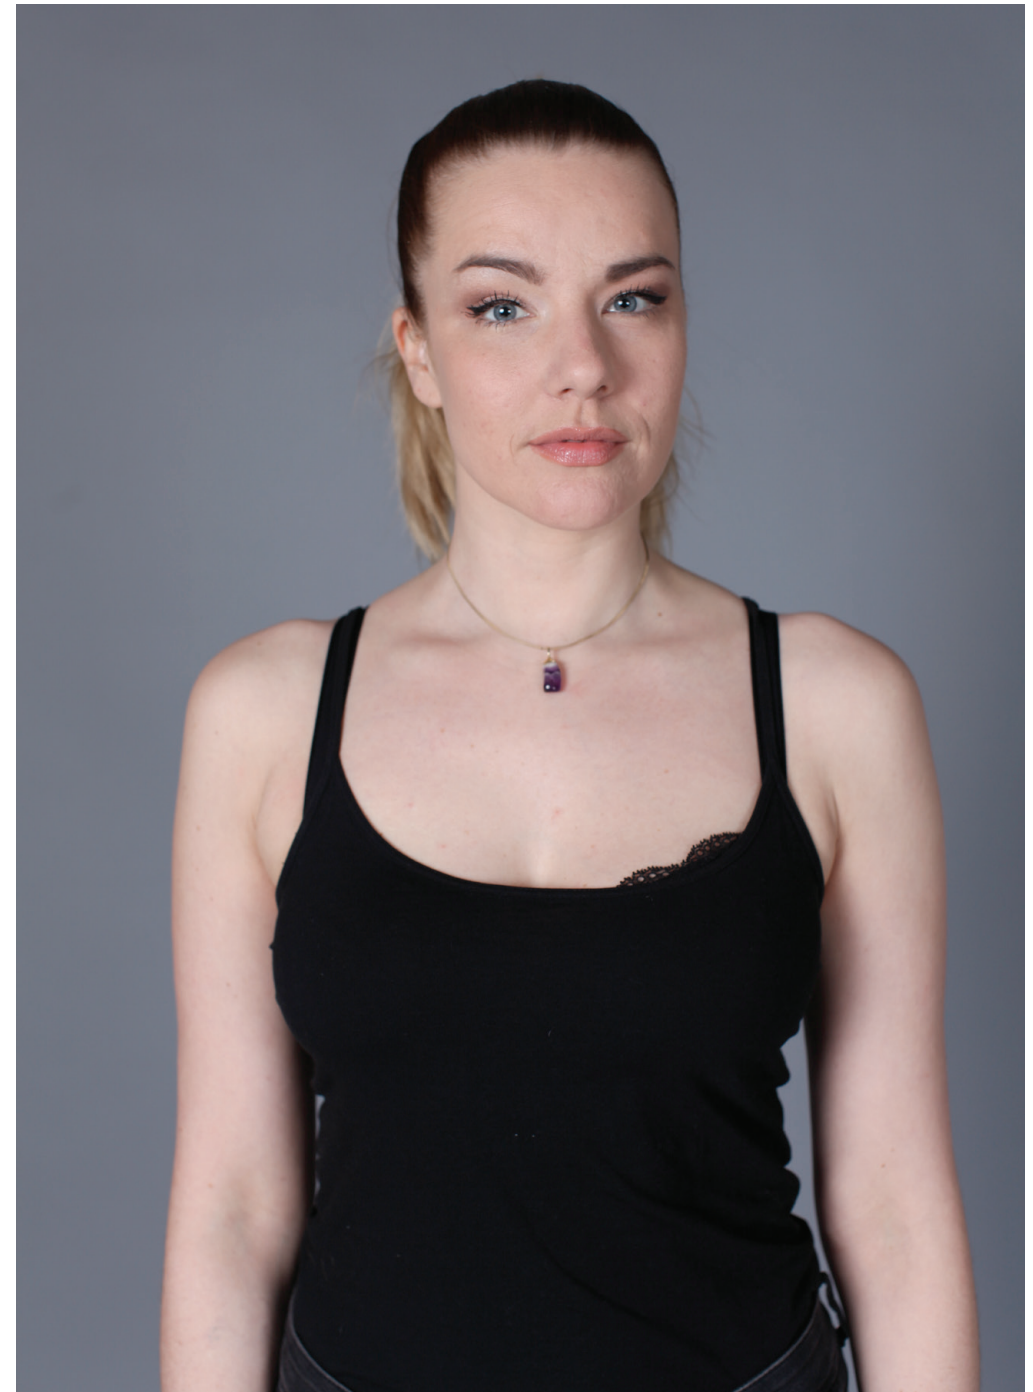

MODEL:

MARITA HELEN H.

HEIGHT:

174

BRA:

75F

SIZE:

36

SHOES:

37/38

JEANS:

27/34

HAIR:

Mid-length, blond

EYES:

Blue